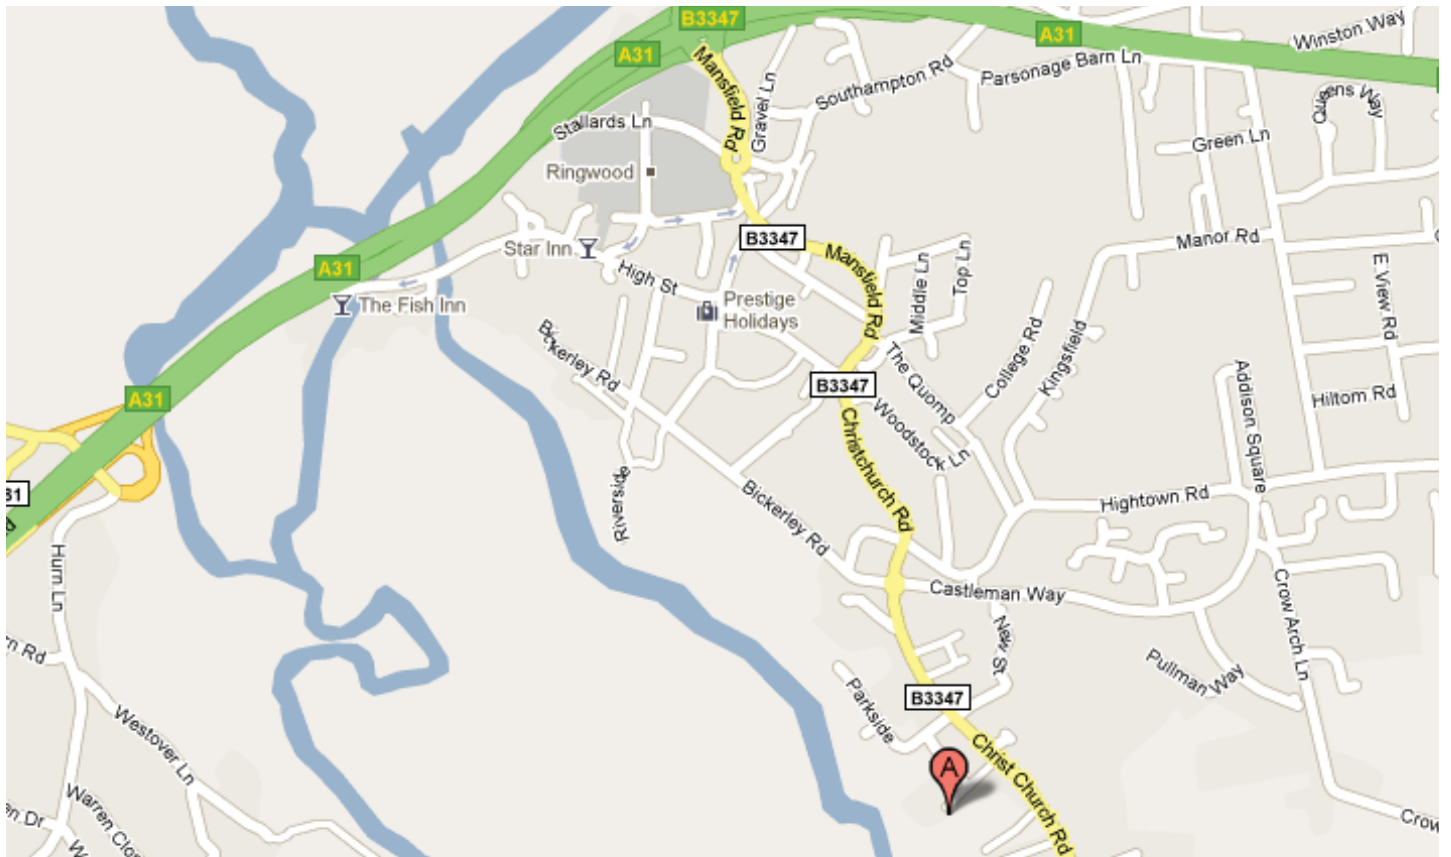

Contact Us

Finding Us

Healthcare Computing's main offices are based in Ringwood, Hampshire, 1 mile from the A31.

Healthcare Computing Ltd
Unit 10 Millstream Trading Estate
Christchurch Road
Ringwood
Hampshire
BH24 3SB

Tel: **0845 0346344**

Email: sales@healthcarecomputing.co.uk

Directions

Leave the **A31** taking the **A338/B3347** exit towards Ringwood. At the roundabout take the exit onto **Mansfield Road/B3347**. Continue on the **B3347** over 2 roundabouts for 1 mile. Turn right into **Millstream Trading Estate**.

Please note that the nearest train station to our offices is Bournemouth (BMH) 10 miles away.

CONTACT

Whatever your IT needs, contact Healthcare Computing to find out more about how we can help you.

0845 0346344